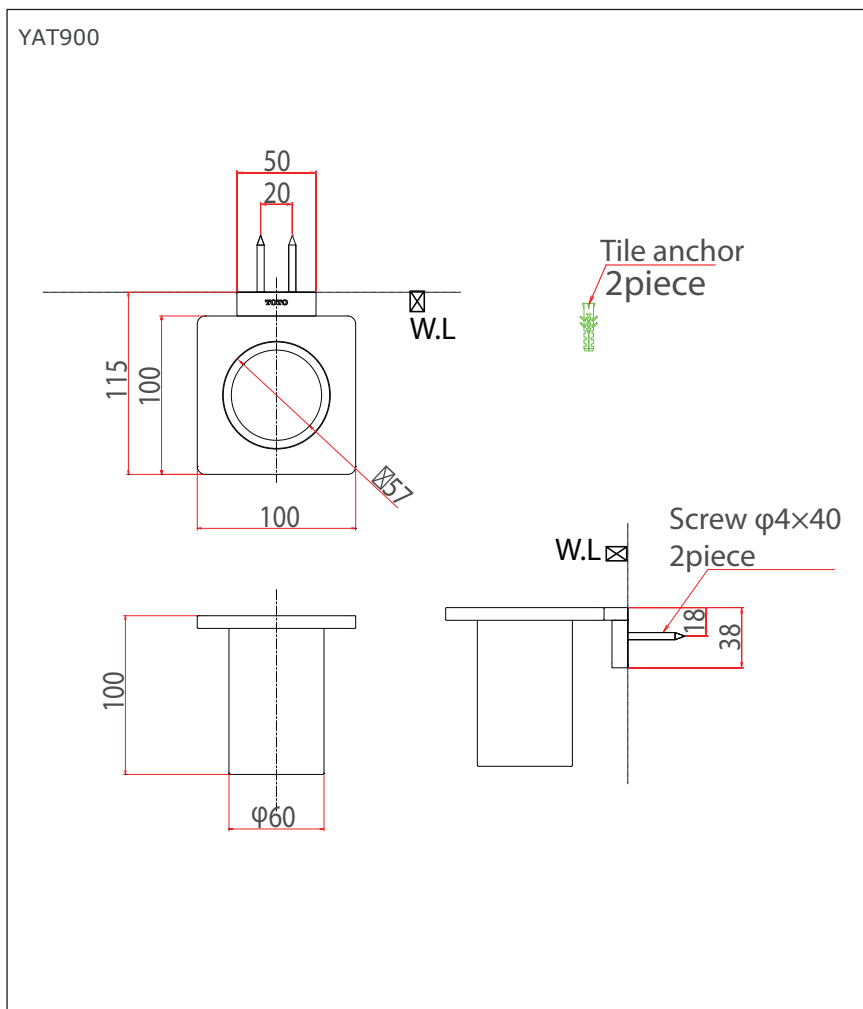

NEOREST Toilet Brush Holder

Features

- Gorgeous and Generous design

Specifications

Dimension : 100W× 100D× 115H mm

Parts Description

- **YAT900**
Toilet Brush Holder

Please consult a TOTO representative for details